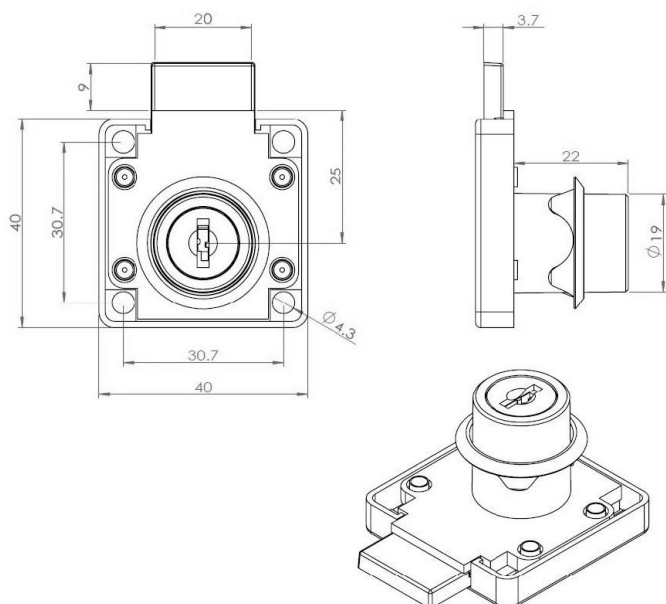

## Description:

Rim Lock MIC850S,  $\varnothing 19 \times 22 \text{mm}$ , RH, Body Only, NPL, F/System #01

## Item number:

14.00.226-0

Units	Box	Carton	HS Code	Barcode
Pcs.	24	240	8301300000	
				5704866463119

RIGHT